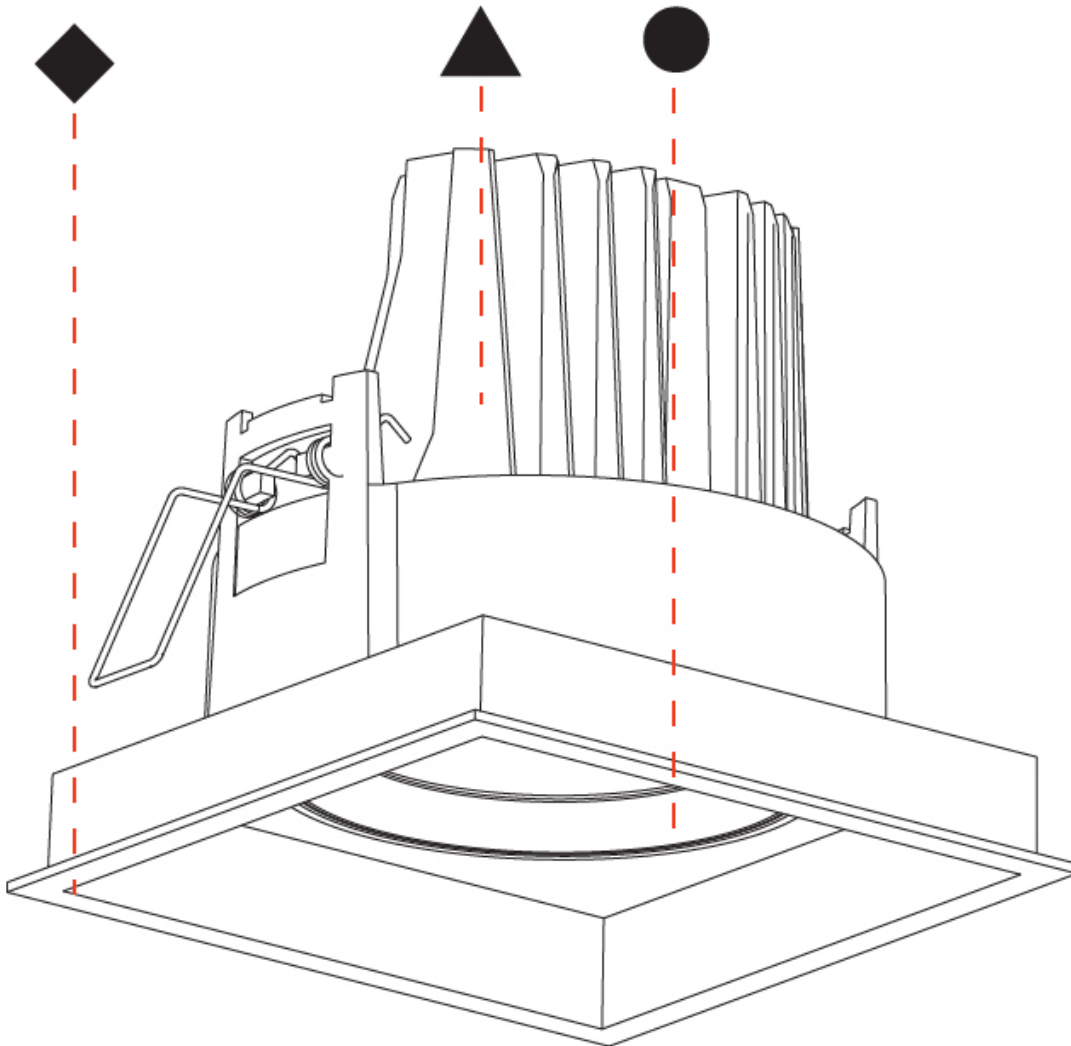

MECHANIQ SQUARE COMFORT SINGLE RECESSED

A35079-

PROJECT _____

TYPE _____

SPECIFIER _____

QUANTITY _____

DATE _____

A