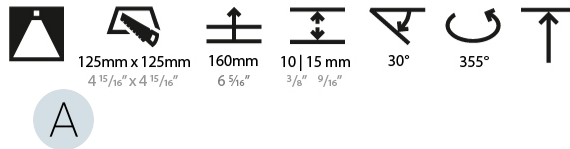

PHYSICAL

Shape: Square
Length (mm): 134
Length (in): 5 ¼
Width (mm): 134
Width (in): 5 ¼
Height (mm): 127
Height (in): 5
Ceiling Thickness (mm): 10 / 12.5 / 15
Ceiling Thickness (in): 3/8 or 1/2 or 9/16
Min. Recessing Depth (mm): 160
Min. Recessing Depth (in): 6 5/16
Light Distribution: Adjustable / Downlight
Weight (kg): 0.8
Weight (lbs): 1.76
Fixture Finish: SSR / BKV / CWI / CRY / HAB / UFT / ITA / RUA / FTG / MYG / LOD / PUS / FRO / FUP / KIA / POP / BLS / SPG / MEY / GOH / GUM / CHC / COM / ABZ / JAG / OBR / MOS / ROR
Fixture Material: Aluminum Die Cast
Cut-out Measurements: 125mm / 4 5/16" x 125mm / 4 5/16"

ELECTRICAL

Lamp Type: LED (Zhaga Standard)
Total Output Wattage (W): 12 / 15
Dimming: Tri-Mode (Non-Dimming and Phase Dimming (120Vac only) and 0-10V Dimming)
Driver Included: No
Driver Location: Recessed Housing
Driver Type: Constant Current - Universal
Housing: See components
Input Voltage (V): 120 - 277
Constant Current (MA): 350

LED

Number of LEDs: 1
Color Temperature (°K): 2700 / 3000 / 3500 / 4000
Max. Delivered Lumen (lm): 830 / 930 / 1010 / 1030
CRI: >90 CRI
Lamp Life (hrs): 50000

OPTICAL

Reflector°: 8
Adjustability: Rotational 355°; Tilt 30°

RATINGS AND CERTIFICATIONS

Certified By: Certified for North American Standards
IP rating: IP20